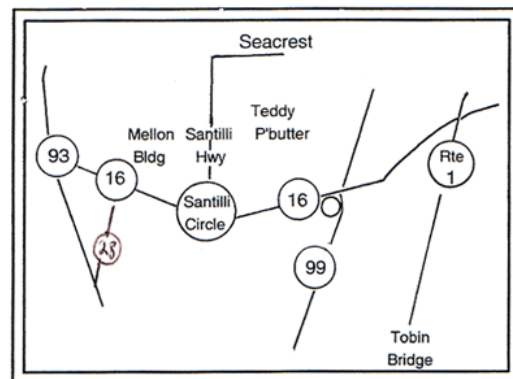

Directions to Seacrest Foods Intl.

73-87 Santilli Highway, Everett MA 02149
Phone: 617-394-0004 Fax: 617-394-9954

Traveling from Downtown Boston on 93 North

- ◆ Take Exit 29 (Route 28 Everett). Go right at bottom of ramp.
- ◆ Go through 3 sets of lights. At 4th light take a right onto Route 16 East (Everett/Revere).
- ◆ Follow Route 16 East 1/2 mile to Santilli Circle.
- ◆ Take a right onto Santilli Circle, follow 3/4 of the way around to Santilli Highway (in between Best Buy and Glass Mellon Building).
- ◆ Take a right onto Santilli Highway , we are second building on left.

Traveling on 93 South heading toward Downtown Boston

- ◆ Take Exit 31 (Route 16 East). Go left at bottom of ramp at lights toward Route 16 East.
- ◆ Go through 3 sets of lights to Santilli Circle.
- ◆ Take a right onto Santilli Circle, follow 3/4 of the way around to Santilli Highway (in between Best Buy and Glass Mellon Building).
- ◆ Take a right onto Santilli Highway , we are second building on left.

From Route 1

- ◆ Take Route 16 West (Everett/Somerville).
- ◆ Go through 8 sets of lights.
- ◆ Follow Route 16 West 1/2 mile to Santilli Circle.
- ◆ Take a right onto Santilli Circle, follow 1/4 of the way around to Santilli Highway (in between Best Buy and Glass Mellon Building).
- ◆ Take a right onto Santilli Highway , we are second building on left.

From Route 99

- ◆ Take Route 16 West to Santillii Circle.
- ◆ Take a right onto Santilli Circle, take first right onto Santilli Highway (in between Best Buy and Glass Mellon Building), we are second building on left.